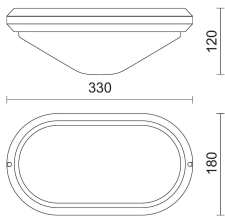

133400 - 330

Design:	Product Code	Color
	133400	White

General specifications

Indoor/Outdoor light	Outdoor
Description	Outdoor ceiling luminaires ideal for application in residential areas for both indoor and outdoor use.
Applications	Terraces , Shelters , Residential areas , Gardens , Cantilever roofing , Arcades

Lighting specifications

i Stated L.O.R. and delivered lumens values are related to standard beam angle versions

Lamp description	HE 75W E27
Watt source (W)	75
Lamp type	HE
Lamp holder	E27
Lamp description	FBT E27 15W
Nominal lumens on thermal regime (lm)	900
Watt source (W)	15
Lamp type	FBT
Lamp holder	E27
Diffuser	Polycarbonate

IP 65 IK 10

Electrical specifications

Driver availability	Separate
---------------------	----------

Optical specifications

Light distribution	Symmetric
Emission	Direct
Aiming	Fixed

Weight and dimension

Length (mm)	330
Height (mm)	120
Width (mm)	180
Weight (Kg)	0.6

Accessories

Product Code	160915
Name	Bracket 45.3

Power tolerance $\pm 5\%$ - Luminous flux tolerance $\pm 5\%$ - Measurement uncertainty $\pm 10\%$ - Ta: 25°C